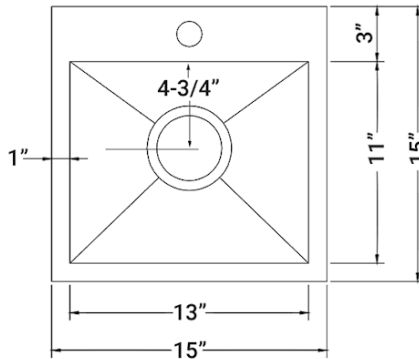

IN THE BOX

Basket Strainer
[RVA1025]

Mounting Clips
[RVA11042]

Rinse Grid
[RVA68115]

Cut-out
Template

NOMINAL DIMENSIONS

Exterior: 15" (wide) x 15" (front-to-back)
Interior Bowl: 13" (wide) x 11" (front-to-back)
Bowl Depth: 9"
Minimum Cabinet Size: 18" wide
Drain Hole Size: 3½"

Drain Cover
[RVA1035]

DIMENSIONS

Register your product at www.ruvati.com/register.