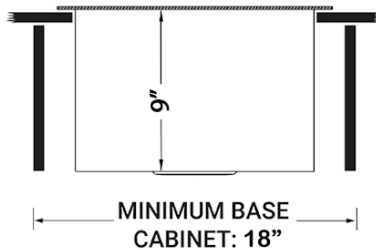

IN THE BOX

Basket Strainer
[RVA1025]

Mounting Clips
[RVA11042]

Rinse Grid
[RVA68115]

Cut-out
Template

NOMINAL DIMENSIONS

Exterior: 15" (wide) x 15" (front-to-back)
Interior Bowl: 13" (wide) x 11" (front-to-back)
Bowl Depth: 9"
Minimum Cabinet Size: 18" wide
Drain Hole Size: 3½"

Installation Type:

Topmount

Inside Corners:

Zero Radius

Drain Location:

Center

OPTIONAL ACCESSORIES (SOLD SEPARATELY)

Deep Basket
Disposal Flange
[RVA1049ST]

Drain Cover
[RVA1035]

DIMENSIONS

Register your product at www.ruvati.com/register.